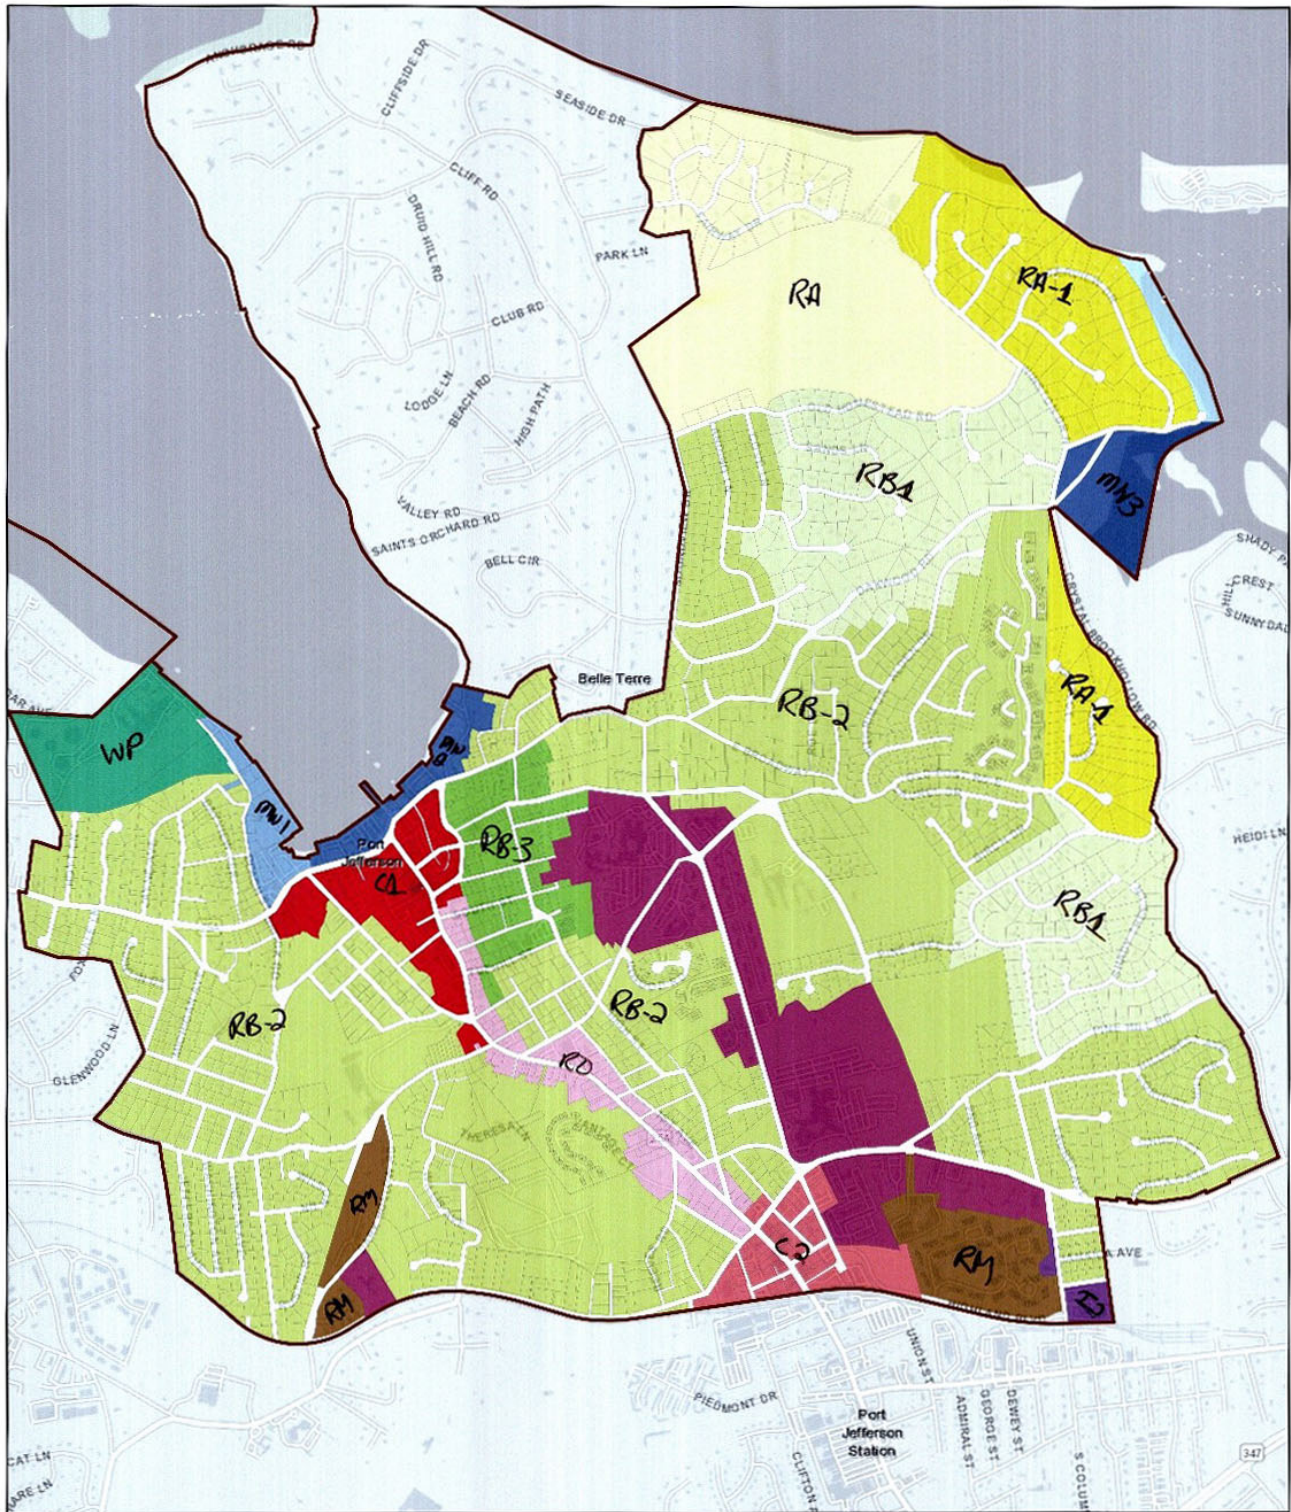

# Incorporated Village of Port Jefferson Zoning Map

6/11/2021, 11:53:31 AM

Port Jeff Zoning by Parcel